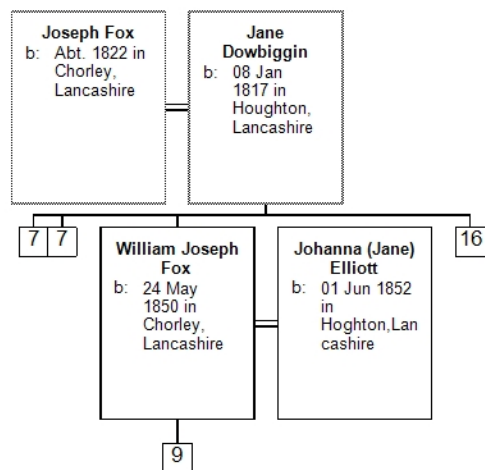

Descendant Chart for George Fox

8

**William Joseph
Fox**
b: 24 May
1850 in
Chorley,
Lancashire

**Johanna (Jane)
Elliott**
b: 01 Jun 1852
in
Hoghton, Lan-
cashire

Margaret E. Fox
b: Jan 1872 in
Bamber
Bridge,
Lancashire,
England
d: 09 Aug
1937

**Frank Patrick
Reilly**
b: Jul 1864 in
New York,
NY
d: Cranston, RI

10

**Thomas
Christopher
(Riley) Reilly**
b: 13 Dec
1898 in Fall
River, MA
d: 11 Oct
1946

Clara Waring
b: 06 Apr
1903 in
Great
Harwood,
Lancashire

**Francis P.
Reilly**
b: 10 Dec
1906 in Fall
River, MA
d: 16 Dec
1977

**Georgianna
Correia de
Nordeste**
b: 19 Nov
1908 in St.
Michaels,
Azores
d: 01 Jan
1996