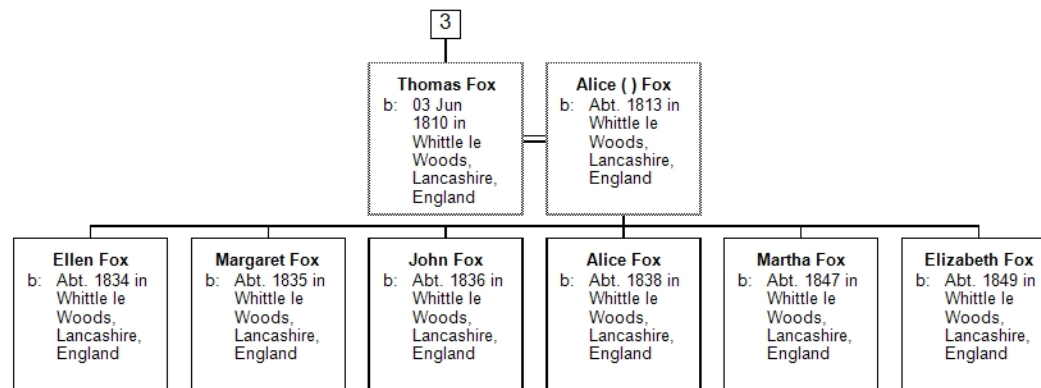

Descendant Chart for George Fox

8

**William Joseph
Fox**
b: 24 May
1850 in
Chorley,
Lancashire

**Johanna (Jane)
Elliott**
b: 01 Jun 1852
in
Hoghton, Lan-
cashire

Margaret E. Fox
b: Jan 1872 in
Bamber
Bridge,
Lancashire,
England
d: 09 Aug
1937

**Frank Patrick
Reilly**
b: Jul 1864 in
New York,
NY
d: Cranston, RI

10

**Thomas
Christopher
(Riley) Reilly**
b: 13 Dec
1898 in Fall
River, MA
d: 11 Oct
1946

Clara Waring
b: 06 Apr
1903 in
Great
Harwood,
Lancashire

**Francis P.
Reilly**
b: 10 Dec
1906 in Fall
River, MA
d: 16 Dec
1977

**Georgianna
Correia de
Nordeste**
b: 19 Nov
1908 in St.
Michaels,
Azores
d: 01 Jan
1996