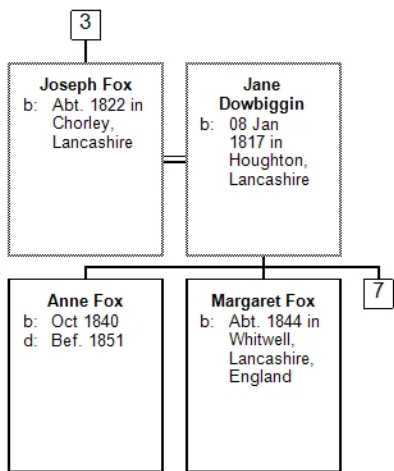

Descendant Chart for George Fox

8

**William Joseph
Fox**
b: 24 May
1850 in
Chorley,
Lancashire

**Johanna (Jane)
Elliott**
b: 01 Jun 1852
in
Hoghton, Lan-
cashire

Margaret E. Fox
b: Jan 1872 in
Bamber
Bridge,
Lancashire,
England
d: 09 Aug
1937

**Frank Patrick
Reilly**
b: Jul 1864 in
New York,
NY
d: Cranston, RI

10

**Thomas
Christopher
(Riley) Reilly**
b: 13 Dec
1898 in Fall
River, MA
d: 11 Oct
1946

Clara Waring
b: 06 Apr
1903 in
Great
Harwood,
Lancashire

**Francis P.
Reilly**
b: 10 Dec
1906 in Fall
River, MA
d: 16 Dec
1977

**Georgianna
Correia de
Nordeste**
b: 19 Nov
1908 in St.
Michaels,
Azores
d: 01 Jan
1996