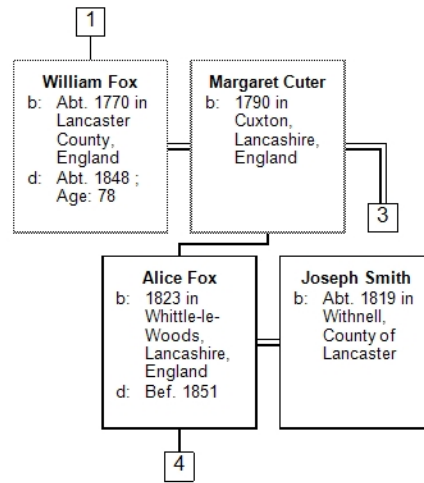

Descendant Chart for George Fox

8

**William Joseph
Fox**
b: 24 May
1850 in
Chorley,
Lancashire

**Johanna (Jane)
Elliott**
b: 01 Jun 1852
in
Hoghton, Lan-
cashire

Margaret E. Fox
b: Jan 1872 in
Bamber
Bridge,
Lancashire,
England
d: 09 Aug
1937

**Frank Patrick
Reilly**
b: Jul 1864 in
New York,
NY
d: Cranston, RI

10

**Thomas
Christopher
(Riley) Reilly**
b: 13 Dec
1898 in Fall
River, MA
d: 11 Oct
1946

Clara Waring
b: 06 Apr
1903 in
Great
Harwood,
Lancashire

**Francis P.
Reilly**
b: 10 Dec
1906 in Fall
River, MA
d: 16 Dec
1977

**Georgianna
Correia de
Nordeste**
b: 19 Nov
1908 in St.
Michaels,
Azores
d: 01 Jan
1996