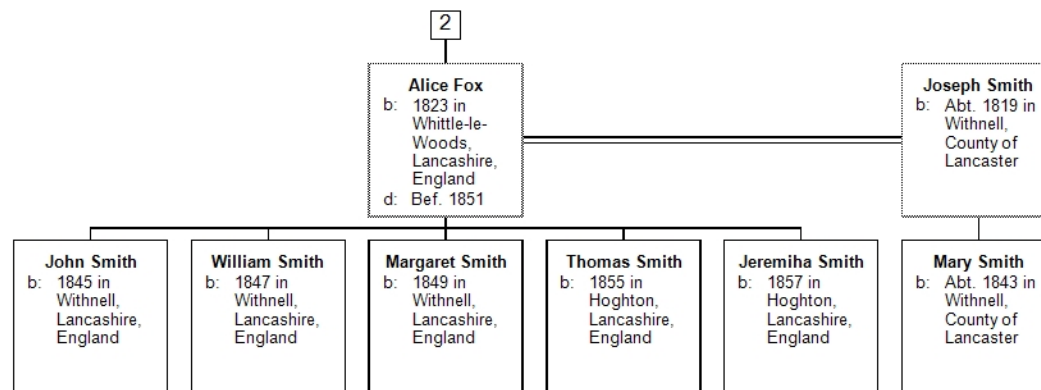

Descendant Chart for George Fox

8

**William Joseph
Fox**
b: 24 May
1850 in
Chorley,
Lancashire

**Johanna (Jane)
Elliott**
b: 01 Jun 1852
in
Hoghton, Lan-
cashire

Margaret E. Fox
b: Jan 1872 in
Bamber
Bridge,
Lancashire,
England
d: 09 Aug
1937

**Frank Patrick
Reilly**
b: Jul 1864 in
New York,
NY
d: Cranston, RI

10

**Thomas
Christopher
(Riley) Reilly**
b: 13 Dec
1898 in Fall
River, MA
d: 11 Oct
1946

Clara Waring
b: 06 Apr
1903 in
Great
Harwood,
Lancashire

**Francis P.
Reilly**
b: 10 Dec
1906 in Fall
River, MA
d: 16 Dec
1977

**Georgianna
Correia de
Nordeste**
b: 19 Nov
1908 in St.
Michaels,
Azores
d: 01 Jan
1996