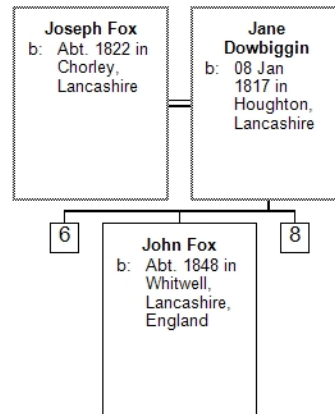

Descendant Chart for George Fox

8

**William Joseph
Fox**
b: 24 May
1850 in
Chorley,
Lancashire

**Johanna (Jane)
Elliott**
b: 01 Jun 1852
in
Hoghton, Lan-
cashire

Margaret E. Fox
b: Jan 1872 in
Bamber
Bridge,
Lancashire,
England
d: 09 Aug
1937

**Frank Patrick
Reilly**
b: Jul 1864 in
New York,
NY
d: Cranston, RI

10

**Thomas
Christopher
(Riley) Reilly**
b: 13 Dec
1898 in Fall
River, MA
d: 11 Oct
1946

Clara Waring
b: 06 Apr
1903 in
Great
Harwood,
Lancashire