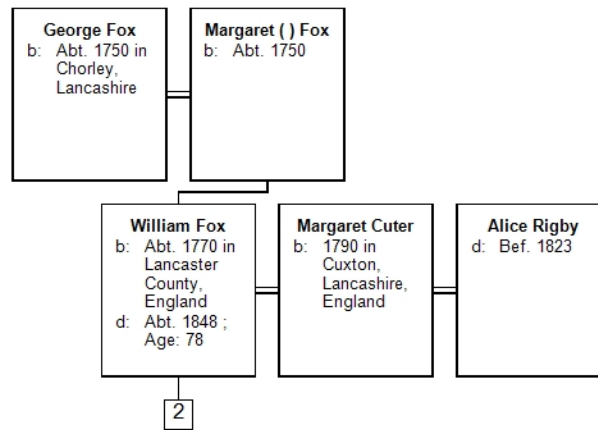

Descendant Chart for George Fox

8

**William Joseph
Fox**
b: 24 May
1850 in
Chorley,
Lancashire

**Johanna (Jane)
Elliott**
b: 01 Jun 1852
in
Hoghton, Lan-
cashire

Margaret E. Fox
b: Jan 1872 in
Bamber
Bridge,
Lancashire,
England
d: 09 Aug
1937

**Frank Patrick
Reilly**
b: Jul 1864 in
New York,
NY
d: Cranston, RI

10

**Thomas
Christopher
(Riley) Reilly**
b: 13 Dec
1898 in Fall
River, MA
d: 11 Oct
1946

Clara Waring
b: 06 Apr
1903 in
Great
Harwood,
Lancashire

**Francis P.
Reilly**
b: 10 Dec
1906 in Fall
River, MA
d: 16 Dec
1977

**Georgianna
Correia de
Nordeste**
b: 19 Nov
1908 in St.
Michaels,
Azores
d: 01 Jan
1996