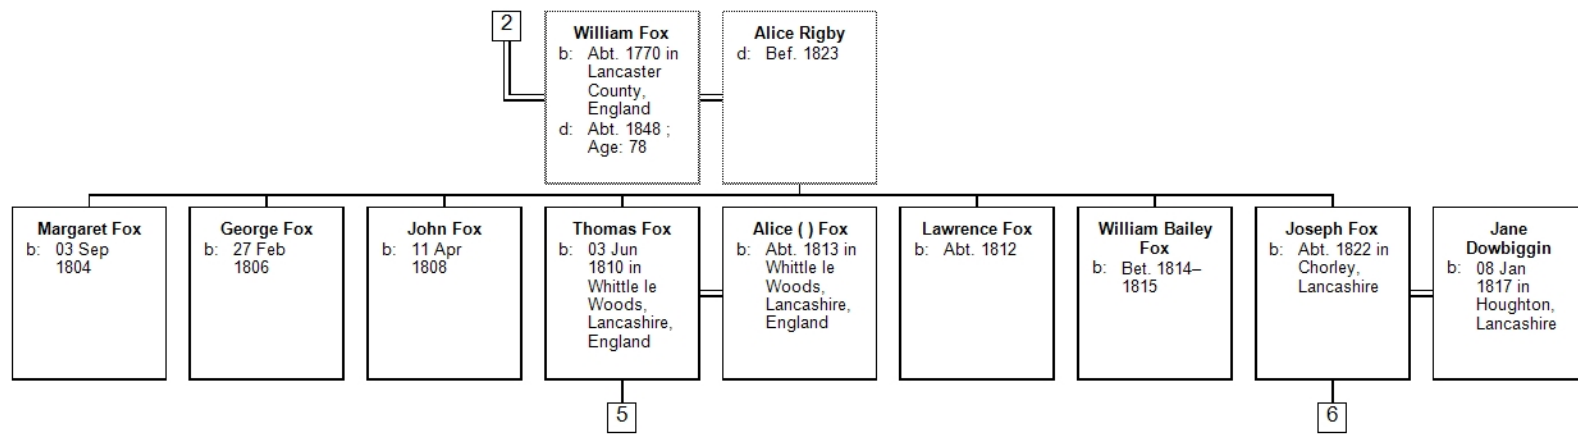

Descendant Chart for George Fox

8

**William Joseph
Fox**
b: 24 May
1850 in
Chorley,
Lancashire

**Johanna (Jane)
Elliott**
b: 01 Jun 1852
in
Hoghton, Lan-
cashire

Margaret E. Fox
b: Jan 1872 in
Bamber
Bridge,
Lancashire,
England
d: 09 Aug
1937

**Frank Patrick
Reilly**
b: Jul 1864 in
New York,
NY
d: Cranston, RI

10

**Thomas
Christopher
(Riley) Reilly**
b: 13 Dec
1898 in Fall
River, MA
d: 11 Oct
1946

Clara Waring
b: 06 Apr
1903 in
Great
Harwood,
Lancashire